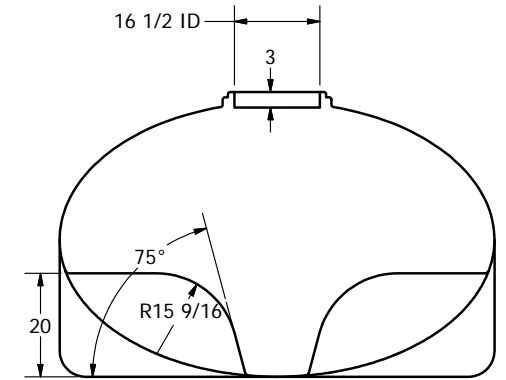

GALLON MARKS ARE ON THIS END

SECTION A-A  
SCALE 1 / 24

FOB ST. BONIFACIUS, MN, SHAWNEE, OK, &  
FAIRFIELD, TX

DRAWN Jerry Paulson	10/11/2007		
CHECKED		NORWESCO, INC., ST. BONIFACIUS, MN	
QA		TITLE	
MFG		2035 GALLON ELLIPTICAL TANK	
APPROVED Jerry Paulson		SIZE B	REV A
		DWG NO	
		SCALE: 1/24	SHEET 1 OF 1