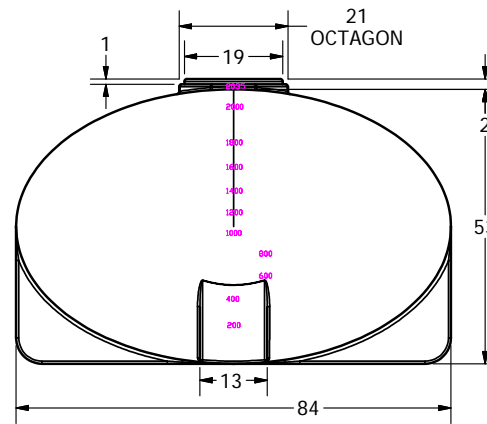

GALLON MARKS ARE ON THIS END

SECTION A-A  
SCALE 1 / 24

FOB ST. BONIFACIUS, MN, SHAWNEE, OK, &  
FAIRFIELD, TX

DRAWN Jerry Paulson	10/11/2007		
CHECKED		NORWESCO, INC., ST. BONIFACIUS, MN	
QA		TITLE	
MFG		2035 GALLON ELLIPTICAL TANK	
APPROVED Jerry Paulson		SIZE B	REV A
		DWG NO	
		SCALE: 1/24	SHEET 1 OF 1