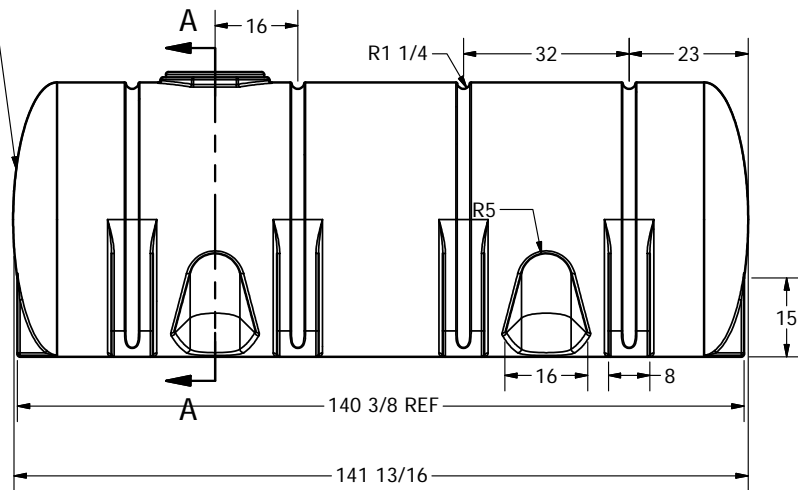

GALLON MARKS ARE ON THIS END

SECTION A-A  
SCALE 1 / 24

FOB ST. BONIFACIUS, MN, SHAWNEE, OK, &  
FAIRFIELD, TX

DRAWN Jerry Paulson	10/11/2007		
CHECKED		NORWESCO, INC., ST. BONIFACIUS, MN	
QA		TITLE	
MFG		2035 GALLON ELLIPTICAL TANK	
APPROVED Jerry Paulson		SIZE B	REV A
		DWG NO	
		SCALE: 1/24	SHEET 1 OF 1