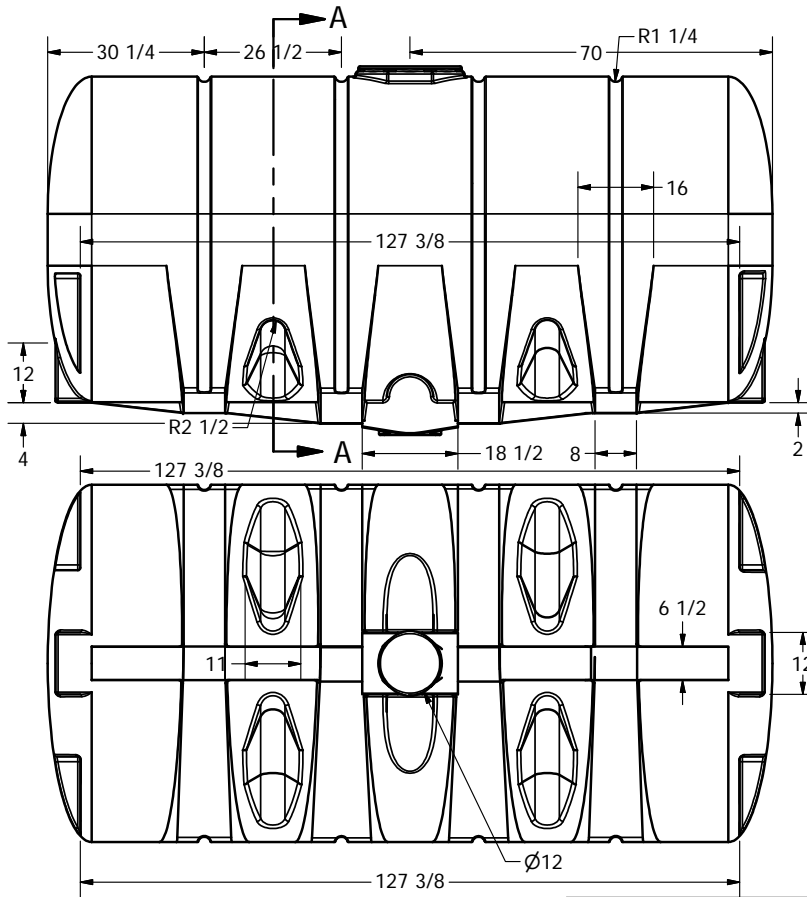

SECTION A-A
SCALE 1/24

DETAIL B
SCALE 1 / 12

DRAWN	Jerry Paulson	9/21/2010
CHECKED		
QA		
MFG		
APPROVED		

NORWESCO
NORWESCO, INC., ST. BONIFACIUS, MN

TITLE
2010 GALLON ELLIPTICAL DRAINABLE TANK

SIZE	DWG NO	REV
B		
SCALE: 1/24	SHEET 1 OF 1	