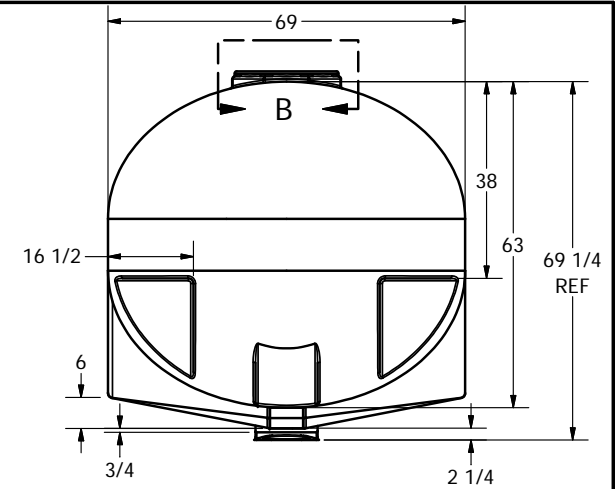

SECTION A-A
SCALE 1/24

DETAIL B
SCALE 1 / 12

DRAWN	Jerry Paulson	9/21/2010
CHECKED		
QA		
MFG		
APPROVED		

NORWESCO
NORWESCO, INC., ST. BONIFACIUS, MN

TITLE
2010 GALLON ELLIPTICAL DRAINABLE TANK

SIZE	DWG NO	REV
B		
SCALE: 1/24	SHEET 1 OF 1	